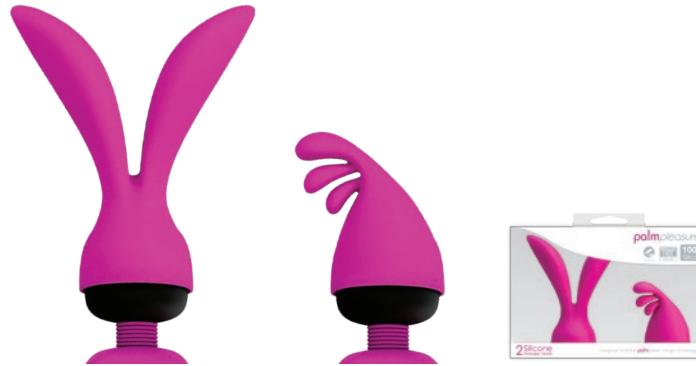

palm pleasure™ 30533

Palm Delight

2 pleasure tips for a sensual massage.

Palm Tease

3 soft curved tips to tease your senses.