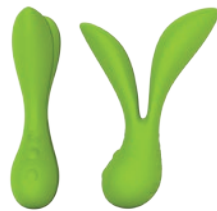

bloom 28413

Separate and unique vibrations at each end of its smooth silicone exterior. As it adapts to the form of your body, use bloom's slightly flexible design for a relaxing massage experience.

Run Time: Up to 1 hour 15 minutes
Charge Time: 2 hours