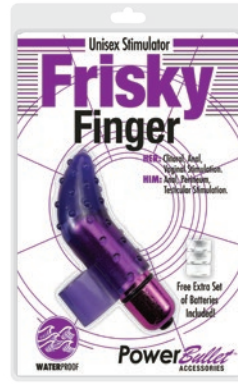

PowerBullet® Accessories Frisky Finger (PowerBullet® Included)

997-12

997-15

997-16

997-19

WATERPROOF

REQUIRES 3xLR44

INCLUDED