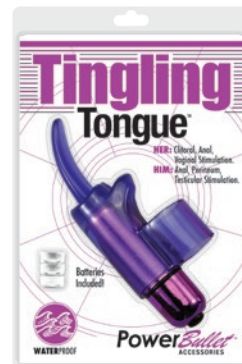

PowerBullet® Accessories Tingling Tongue (PowerBullet® Included)

9975-15