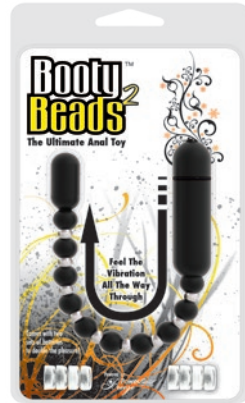

PowerBullet® Booty Beads 2 (PowerBullet® Included)

3711-11