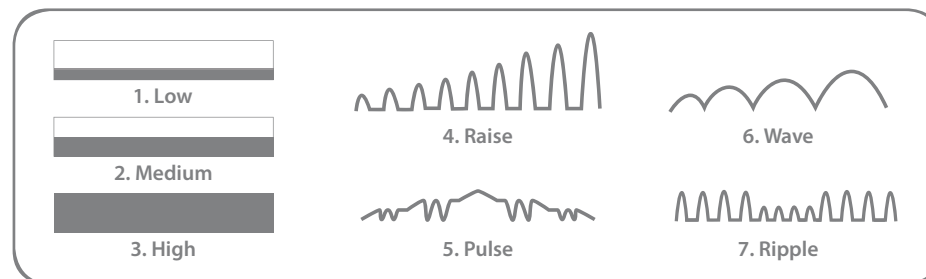

ALL 8 STYLES WITH 7 VIBRATION FUNCTIONS

elegance, simplicity, power

USB

QUICK OFF

SOFT TOUCH

100%
SILICONE
FINISH

WATER PROOF

MULTI-SPEED

MULTI-FUNCTIONS

PHTHALATE
FREE
THIS PRODUCT CONTAINS
NO PHTHALATES

RECHARGEABLE

Powered by:

PowerBullet®
www.powerbullet.ca