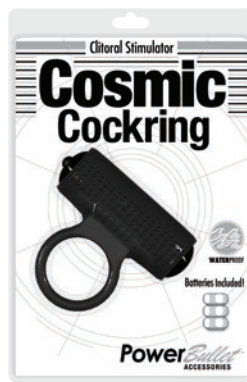

PowerBullet® Accessories Cosmic Cockring (PowerBullet® Included)

522-11