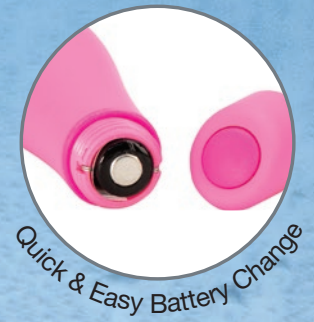

WATERPROOF

7 functions
smooth & waterproof

Irresistibly Smooth...

Introducing the new Soft Rain™ bullet vibe from PowerBullet®

With a fun twist on the collection you know and love, Soft Rain™ brings you exhilarating power with a new irresistibly smooth finish.