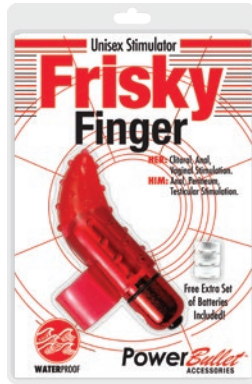

Euphoria® Male Enhanced G-Spot Stimulator

3876-11

PowerBullet® Infinity™ (PowerBullet® Included)

589-15

WATERPROOF

REQUIRES 3xLR44

INCLUDED

Item #	Colour	Outer Qty	Inner Qty	MSRP	Length (mm)	Width (mm)	Diameter (mm)	Weight (g)
3876-11	Black	96	24	\$49.95	146	100	25	66
589-15	Pink	48	24	\$59.95	180	40	35	240

PowerBullet® Accessories Frisky Finger (PowerBullet® Included)

997-12

997-15

997-16

997-19

WATERPROOF

REQUIRES 3xLR44

INCLUDED