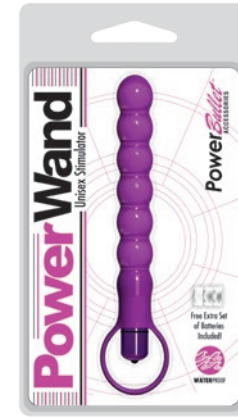

**IF POWERBULLET
BUILT AIRPLANES,
THEY WOULD LOOK
LIKE THIS.**

PowerBullet®

Power is Everything

PowerBullet® Power Wand (PowerBullet® Included)

38811

38815

Item #	Colour	Outer Qty	Inner Qty	MSRP	Length (mm)	Width (mm)	Diameter (mm)	Weight (g)
38811	Black	96	24	\$26.95	190	N/A	25	71
38815	Purple	96	24	\$26.95	190	N/A	25	71

PowerBullet® Power Trainer (PowerBullet® Included)

376911

376915

Item #	Colour	Outer Qty	Inner Qty	MSRP	Length (mm)	Width (mm)	Diameter (mm)	Weight (g)
376911	Black	72	24	\$26.95	180	70	40	91
376915	Purple	72	24	\$26.95	180	70	40	91