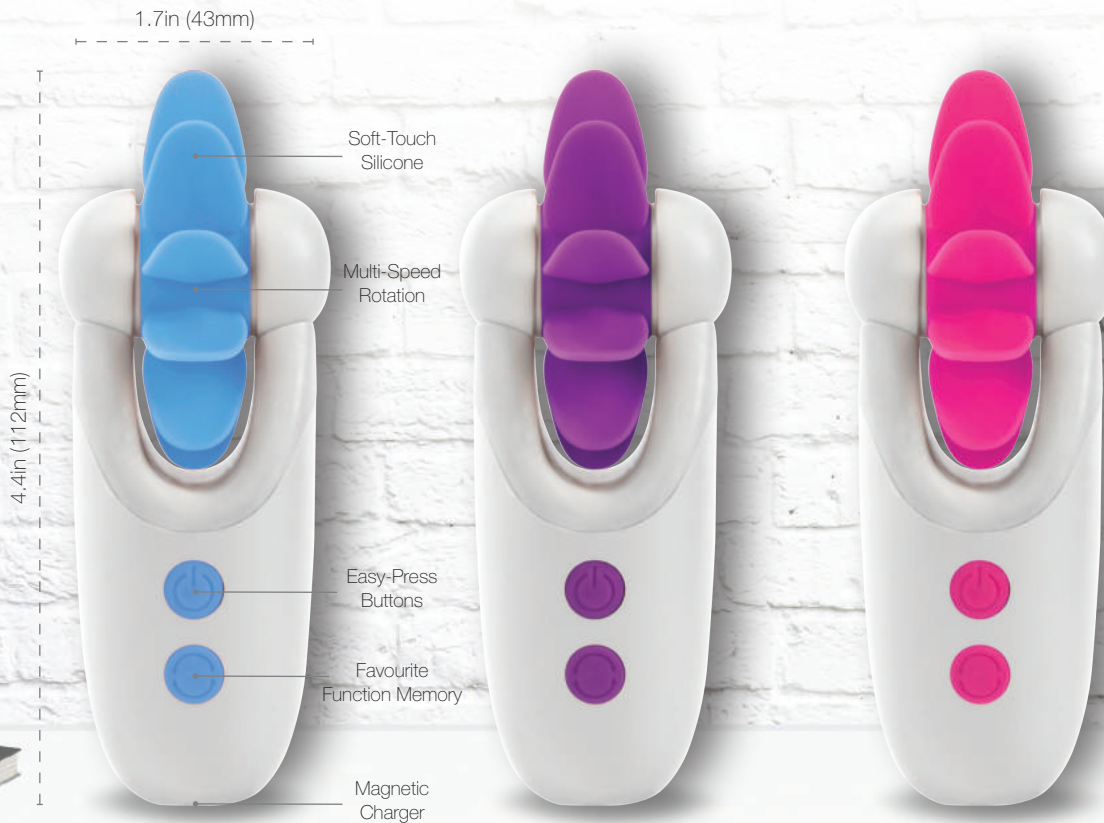

Wonderlust™

won·der·lust

NOUN

1. a strong desire to seek *eternity*

The compact Eternity from Wonderlust™ offers waves of unending pleasure with every turn. Its 10 incredibly soft silicone petals will flick and caress your most sensitive areas. Boasting 20 different speeds and motions including incremental speed control, Eternity also allows you to store your favourite function to memory for the next time you use it. With Eternity, the pleasure is endless.

Run Time: Up to 2 hours
Charge Time: 5 hours

Item #	Colour	Outer Qty	Inner Qty	MSRP	Length (mm)	Width (mm)	Diameter (mm)	Weight (g)
59914	Blue	24	6	$49.95	112	62	N/A	61
59915	Purple							
59916	Pink