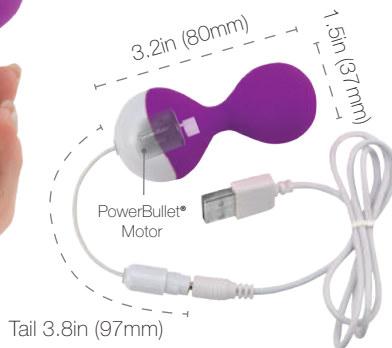

Run Time: Up to 1 hour 30 minutes
Charge Time: 2 hours

Item #	Colour	Outer Qty	Inner Qty	MSRP	Length (mm)	Width (mm)	Diameter (mm)	Weight (g)
29814	Serenity - Blue							
29815	Serenity - Purple	24	6	$44.99	197	N/A	38	146
29816	Serenity - Pink							
59814	Clarity - Blue							
59815	Clarity - Purple	24	6	$42.99	83	N/A	35	51
59816	Clarity - Pink							
99814	Harmony - Blue							
99815	Harmony - Purple	24	6	$49.99	203	N/A	38	169
99816	Harmony - Pink