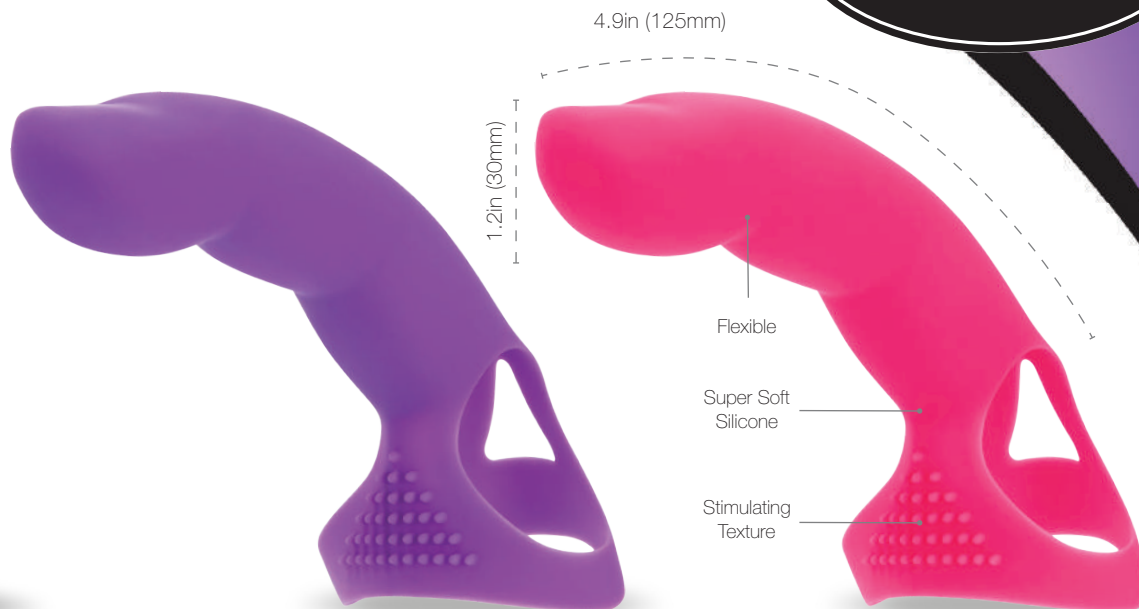

SIMPLE & TRUE™

Simple Pleasure and True Value

Extra Touch Finger

SIMPLE & TRUE™

89515

89516

Flexible | Super soft silicone | Stimulating texture
Universal fit - use on either hand

Stimulating Texture

Flexible

Use on Either Hand

All you need is an extra touch!

Item #	Colour	Outer Qty	Inner Qty	MSRP	Length (mm)	Width (mm)	Diameter (mm)	Weight (g)
89515	Purple	48	12	\$16.95	125	30	N/A	60
89516	Pink							