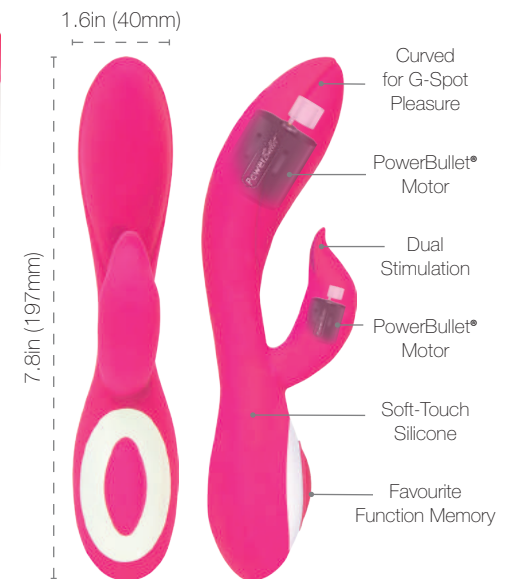

harmony

Run Time: Up to 2 hours
Charge Time: 6 hours

clarity