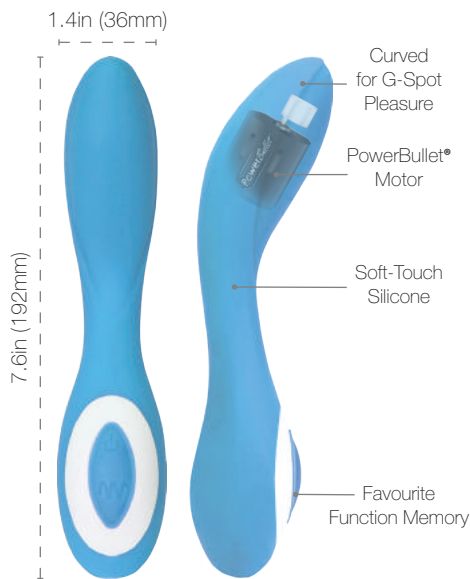

**Wonder
Lust™**

for those with a lust for life

Powerful, Affordable, Fun!

serenity

Run Time: Up to 2 hours
Charge Time: 5 hours

29814