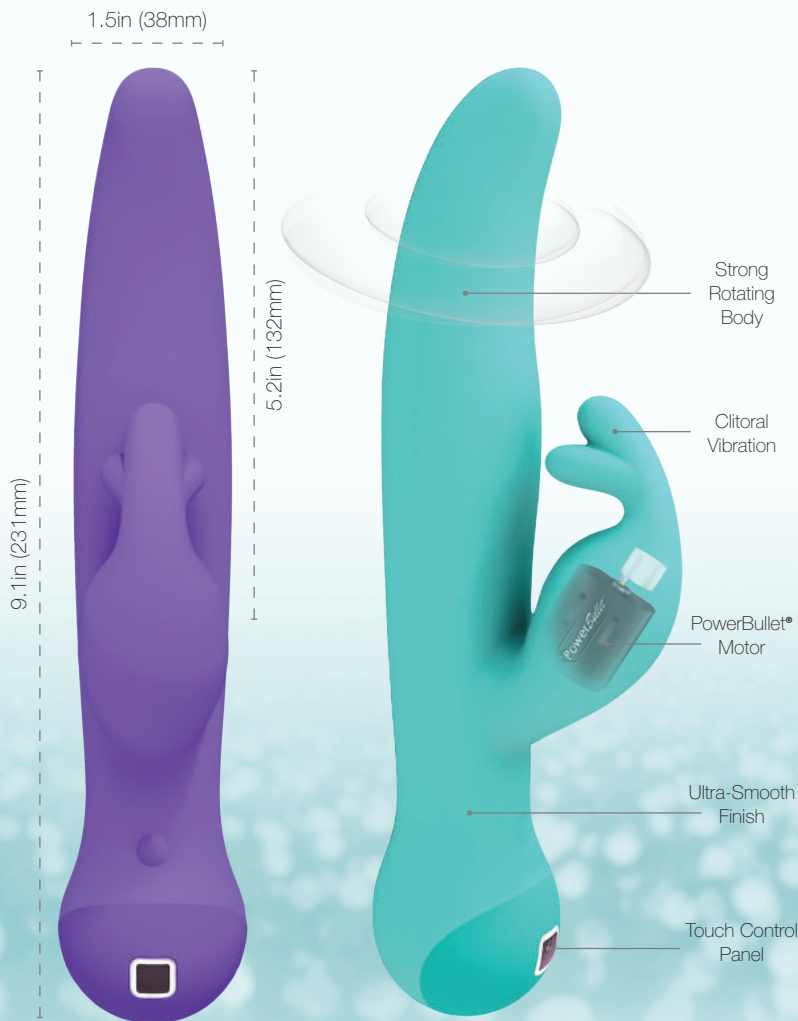

Using the responsive touch panel at the base, control your experience with a simple swipe in any direction. Swiping up or down will control the clitoral vibration, while swiping right or left will control the body rotation.

The vibrations of all Touch by Swan designs are amplified using the trusted PowerBullet® vibration technology.

3-94815 - Purple
3-94819 - Teal

Run Time: Up to 8.5 hours
Charge Time: 12 hours

Item #	Colour	Outer Qty	Inner Qty	MSRP	Length (mm)	Width (mm)	Diameter (mm)	Weight (g)
3-94815	Purple	12	6	\$169.95	231	75	38	360
3-94819	Teal							

Easy-to-Use Touch Sensor

touch™
by Swan®

Trio

Trio, with its bold triple sensation clitoral stimulator, is a powerhouse of pleasure. When used with the strong rotating body, Trio allows you to reach a higher level. The tri-fold shape completely surrounds the clitoral area to maximize stimulation until you're taken over the edge.