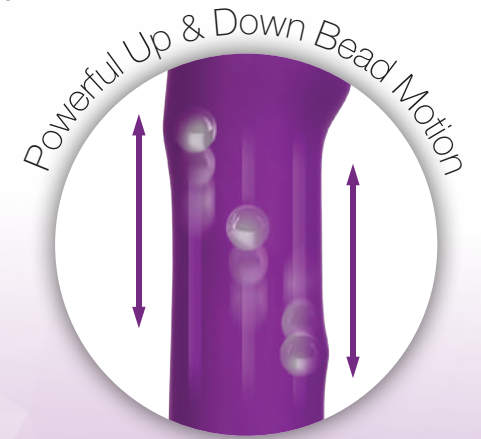

Commotion™

●●● LET IT MOVE YOU ●●●

Rhumba

Rhumba will have you moving all night long!

With 4 beads driving up and down, this vibrator offers a unique movement that creates exquisite unwavering pleasure. With a powerful rabbit clitoral shape, Rhumba has all the right moves to satisfy.

Prepare to start a Commotion in the bedroom.