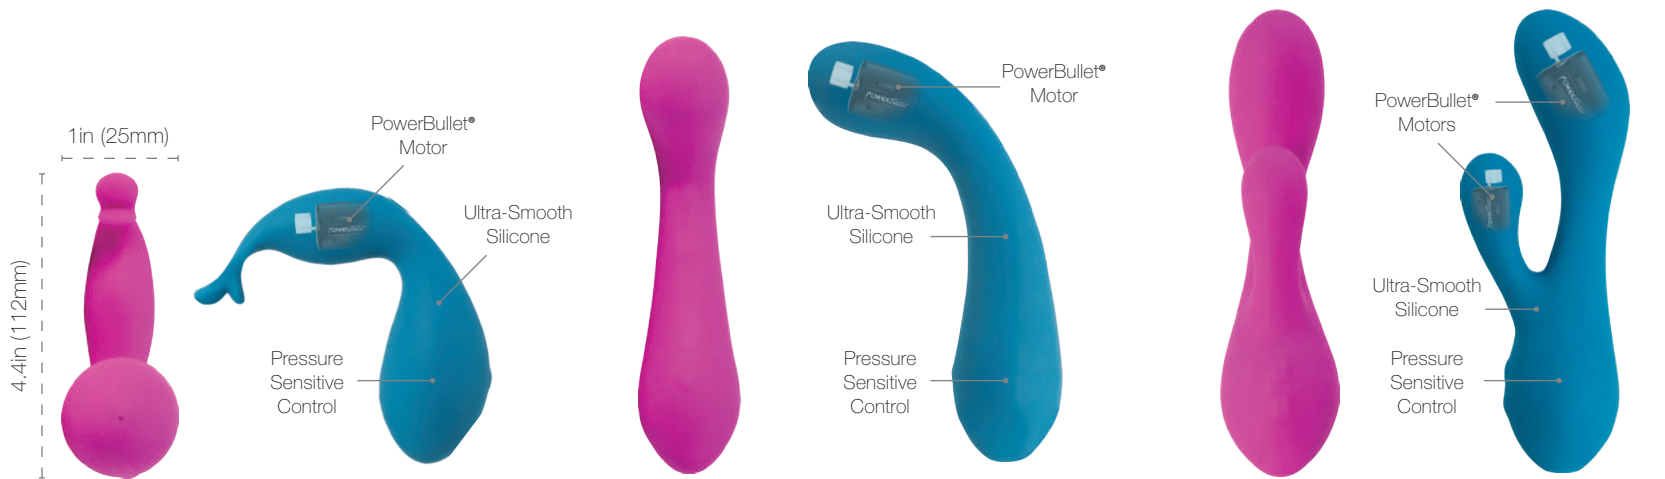

Responsive Speed Control | Speed Lock | Mimic Mode: Create Your Own Vibration Pattern
100% Premium Silicone-Covered Body | Virtually Seamless, Safe & Easy To Clean | Waterproof & Submersible
Rechargeable | 1-Year Limited Warranty & 10-Year Limited Guarantee

94016