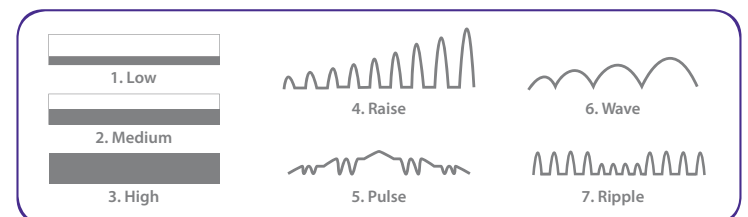

NOW WITH 7 VIBRATION FUNCTIONS

Item #	Outer Qty	Inner Qty	MSRP	Length (mm)	Width (mm)	Diameter (mm)	Weight (g)
3-94517	12	6	$144.00	210	76	38	229
3-94417	12	6	$144.00	210	76	38	237