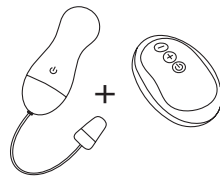

Use it with the remote

Use it on its own