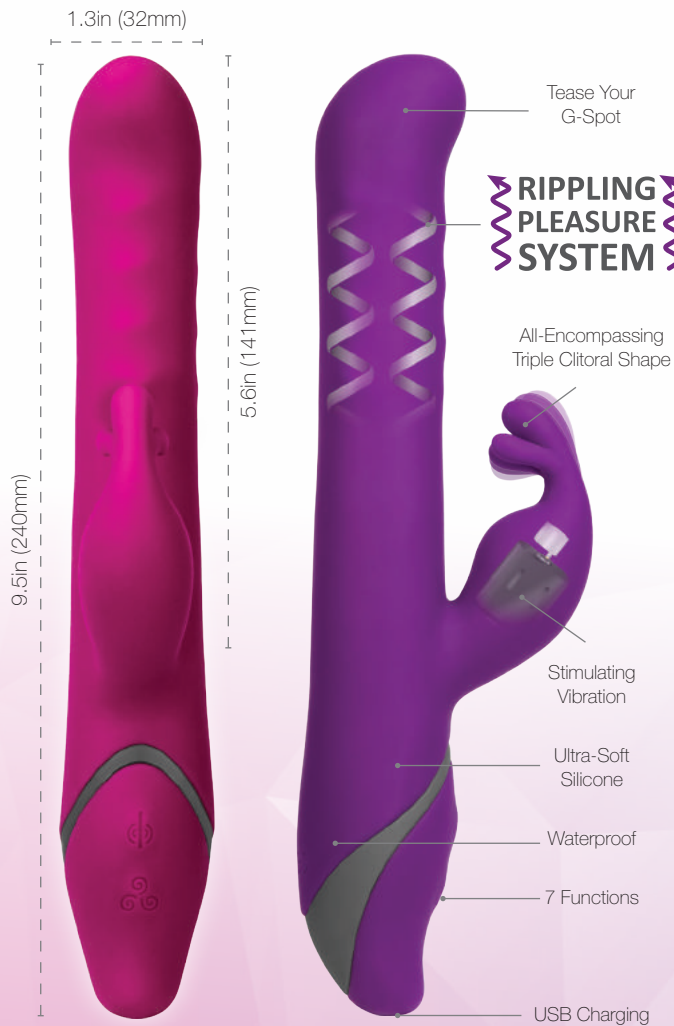

Commotion™

●●● LET IT MOVE YOU ●●●

Samba

Get moving with Samba!

These smooth curves rotate and twist with power and ease, in 3 distinct areas of the shaft. The combination of the internal movement, along with the all encompassing triple clitoral shape, creates a unique sensation unlike anything you've felt before!

Can you handle the Commotion?