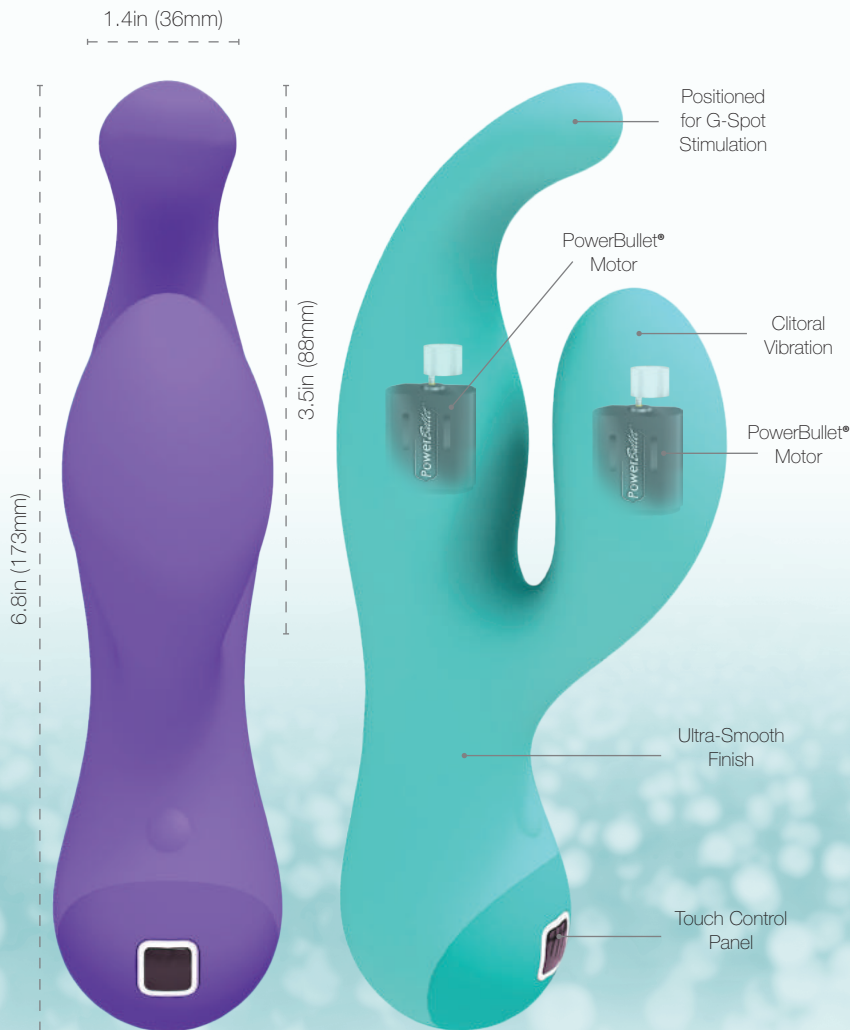

Touch™
by Swan®

Solo

Solo, a new concept from Touch by Swan, features a curvaceous design perfectly enhanced for your pleasure. A broad clitoral stimulator will create more contact with your natural shape, while the body of the Solo is positioned for mind blowing G-spot contact.

Using the responsive touch panel at the base, control your experience with a simple swipe in any direction. Swiping up or down will control the clitoral vibration, while swiping right or left will control the body vibration.