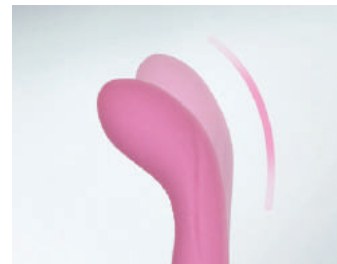

Flexible for Optimal G-Spot Stimulation