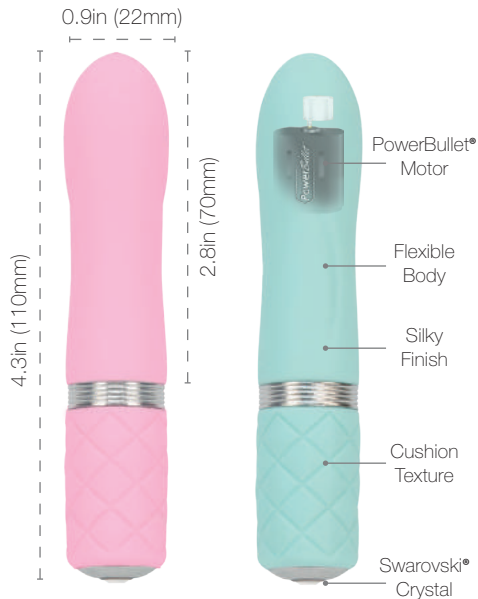

Rechargeable for Cordless Play

Flexible

Comfortable Cushion Textured Grip

PILLOW TALK™

FLIRTY Mini Massager

Dazzles with Swarovski® Crystal

Flirty is soft and has a flexible design that promotes playful exploration while its small size makes it perfect to take with you anywhere you go. Do not let the size fool you, Flirty is packed with enough strength for even the most experienced power lover.

Just press and hold the Swarovski® crystal button until it takes you to the top. Every feature of Flirty is made with you in mind.

26616 - Pink
26619 - Teal

Run Time: Up to 3 hours
Charge Time: 1 hour

Promotional Mirror Available
While Quantities Last
Item # 5-265