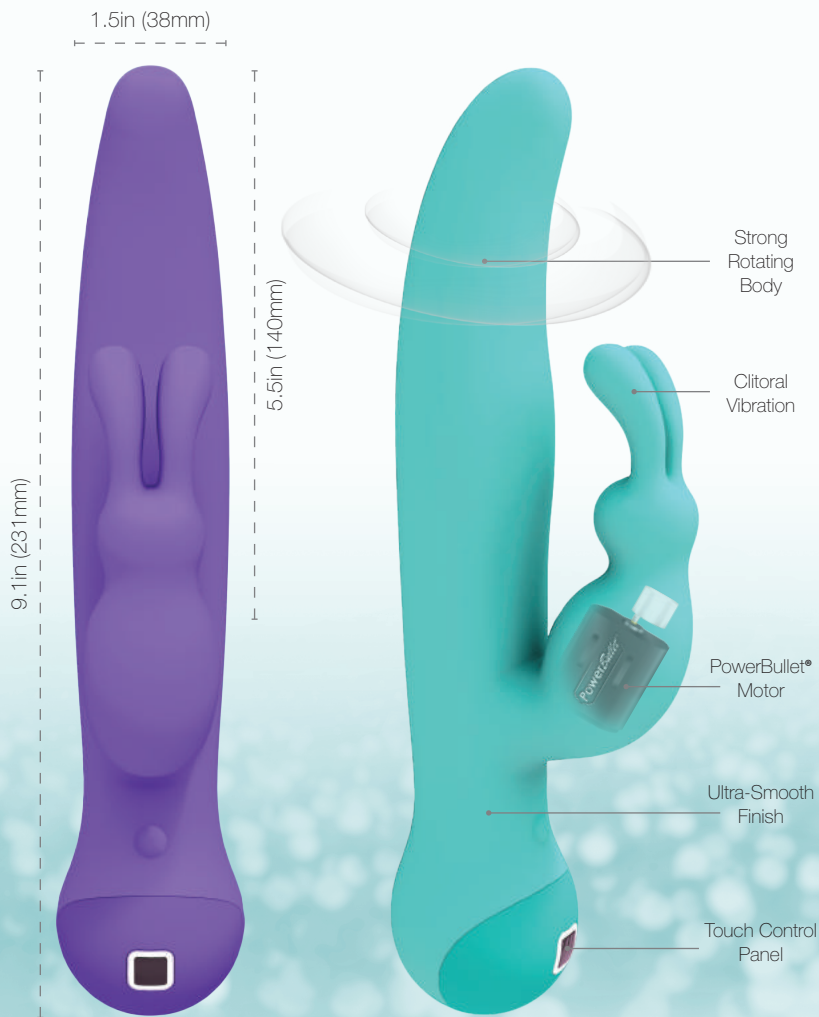

touch™
by swan®

Duo

Duo, a classic design upgraded for modern pleasure seekers, is modeled after the tried and true rabbit form. The two long ears on the clitoral stimulator, which transmit the strong vibrations, are complimented by the strong rotating body. The size and weight of the ears create a steady bouncing movement, and allow for the vibration to reach the right areas as needed.

Using the responsive touch panel at the base, control your experience with a simple swipe in any direction. Swiping up or down will control the clitoral vibration, while swiping right or left will control the body rotation.

The vibrations of all Touch by Swan designs are amplified using the trusted PowerBullet® vibration technology.