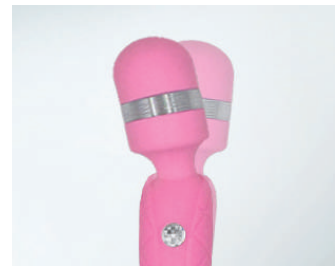

Rechargeable for Cordless Play

Flexible

Comfortable Cushion Textured Grip

PILLOW TALK™

FLIRTY Mini Massager

Dazzles with Swarovski® Crystal

Flirty is soft and has a flexible design that promotes playful exploration while its small size makes it perfect to take with you anywhere you go. Do not let the size fool you, Flirty is packed with enough strength for even the most experienced power lover.