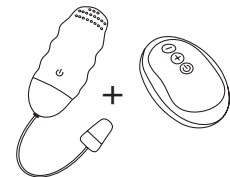

Remote Control VIBRATING EGG

Remote Control VIBRATING TONGUE

10 Functions | Silicone Finish | Rechargeable | Waterproof

The wireless, waterproof vibrating egg and tongue with 10 powerful functions are discreet enough to take anywhere and strong enough to deliver incredible sensations on the go.

Use it on its own

Use it with the remote

Use it on its own

Use it with the remote

Item #	Colour	Outer Qty	Inner Qty	MSRP	Length (mm)	Width (mm)	Diameter (mm)	Weight (g)
57415	Purple	48	12	\$39.95	194	31	N/A	40
57516	Pink	48	12	\$39.95	203	36	N/A	60