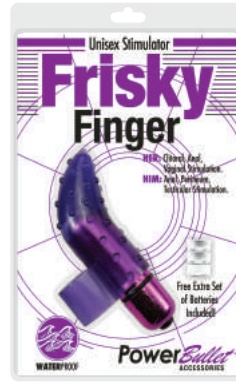

## PowerBullet® Accessories Frisky Finger (PowerBullet® Included)

997-12

997-15

997-16

997-19

WATERPROOF

REQUIRES 3xLR44

INCLUDED