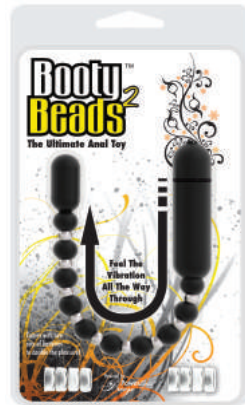

PowerBullet® Booty Beads 2 (PowerBullet® Included)

3711-11