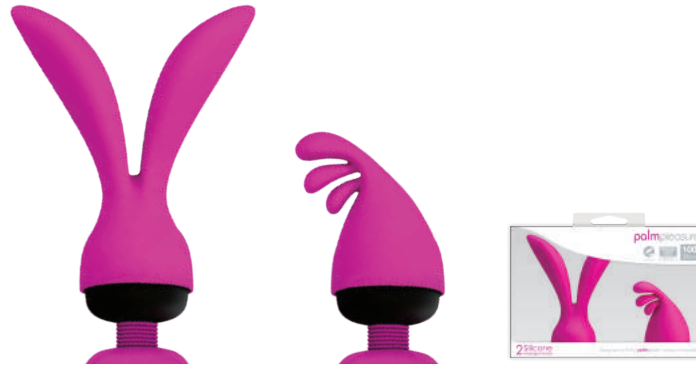

palm pleasure™ 30533

Palm Delight

2 pleasure tips for a sensual massage.

Palm Tease

3 soft curved tips to tease your senses.