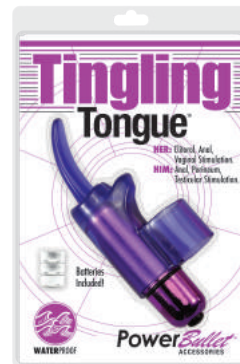

PowerBullet® Accessories Tingling Tongue (PowerBullet® Included)

9975-15