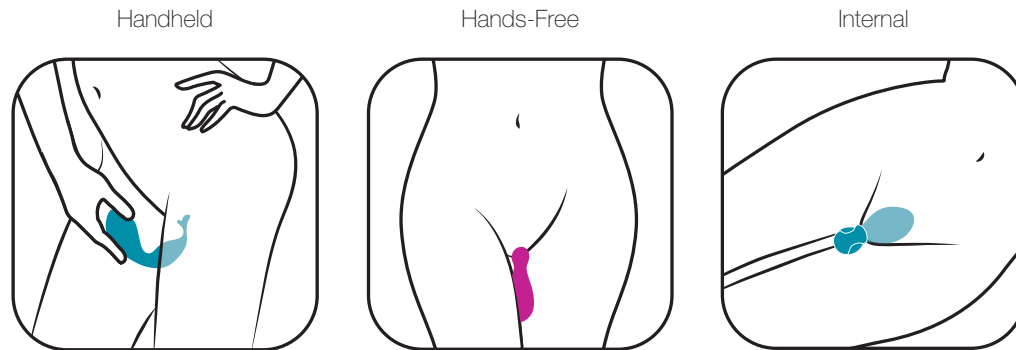

Three Ways to Enjoy Your Swan Squeeze

For more diagrams, please visit www.swanvibes.com