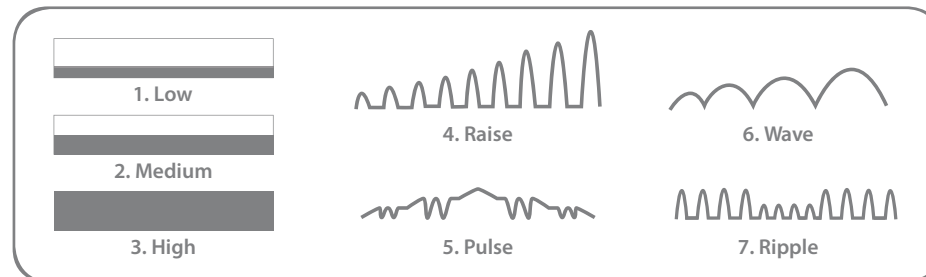

ALL 8 STYLES WITH 7 VIBRATION FUNCTIONS

elegance, simplicity, power

USB

QUICK OFF

SOFT TOUCH

100%
SILICONE
FINISH

WATER PROOF

MULTI-SPEED

MULTI-FUNCTIONS

PHTHALATE
FREE

THIS PRODUCT CONTAINS
NO PHTHALATES

RECHARGEABLE

Powered by:

PowerBullet®

www.powerbullet.ca