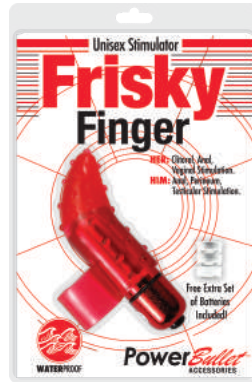

## PowerBullet® Accessories Frisky Finger (PowerBullet® Included)

997-12

997-15

997-16

997-19

WATERPROOF

REQUIRES 3xLR44

INCLUDED