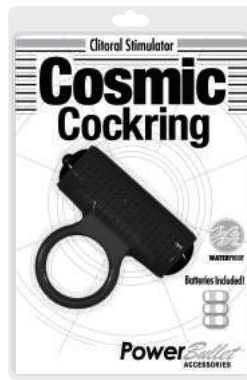

PowerBullet® Accessories Cosmic Cockring (PowerBullet® Included)

522-11